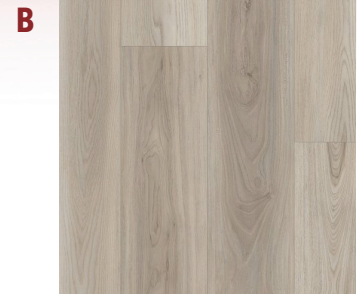

A. CARPET

EF DW303 Celestial
2365 Pearl Glacier

B. VINYL PLANK

Shaw VE455 Polaris Plus
5091 Lighthouse

C. CABINETS

North Point Premier in
Polar White/ Pebble Grey/Slate

D. COUNTERTOPS

MSI Arctic White 3cm Quartz

E. KITCHEN BACKSPLASH

Arizona Tile Flash Cool Grey 3x12

F. FLOOR TILE

Arizona Tile Icon Black 12x24

G. PRIMARY BATH WALL TILE

Arizona Tile 3D White Ribbon 12x22

H. PRIMARY SHOWER PAN

Arizona Tile Icon Black 2x2

I. SECONDARY BATH WALL TILE

DAL Color Wheel Linear 190
Arctic White 4x16