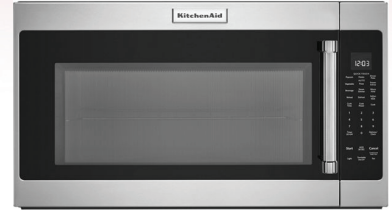

KITCHEN

- A. MOEN ARBOR CHROME PULL DOWN FAUCET
- B. KITCHENAID 30" STAINLESS STEEL MICROWAVE, MODEL# KMHS120ESS
- C. KITCHENAID 24" STAINLESS STEEL DISHWASHER, MODEL# KDTE204KPS
- D. KITCHENAID 30" STAINLESS STEEL ELECTRIC CONVECTION RANGE, FIVE COOKING ELEMENTS, MODEL# KSEG700ESS

A

B

C

D

BATH

- E. MOEN GIBSON MASTER SHOWER SET, CHROME
- F. MOEN GIBSON ONE-HANDLE VANITY FAUCET, CHROME
- G. MOEN GIBSON SECONDARY SHOWER SET, CHROME
- H. MOEN TOILET PAPER HOLDER, CHROME
- I. MOEN TOWEL RING, CHROME
- J. MOEN 24" TOWEL BAR, CHROME

E

F

G

H

I

J