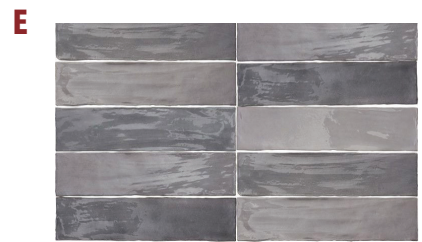

A. CARPET

EF DW303 Celestial
2365 Pearl Glacier

B. VINYL PLANK

Shaw VE455 Polaris Plus
5091 Lighthouse

C. CABINETS

North Point Premier in
Polar White/ Pebble Grey/Slate

D. COUNTERTOPS

MSI Arctic White 3cm Quartz

E. KITCHEN BACKSPLASH

Arizona Tile Flash Cool Grey 3x12

F. FLOOR TILE

Arizona Tile Icon Black 12x24

G. PRIMARY BATH WALL TILE

Arizona Tile 3D White Ribbon 12x22

H. PRIMARY SHOWER PAN

Arizona Tile Icon Black 2x2

I. SECONDARY BATH WALL TILE

DAL Color Wheel Linear 190
Arctic White 4x16